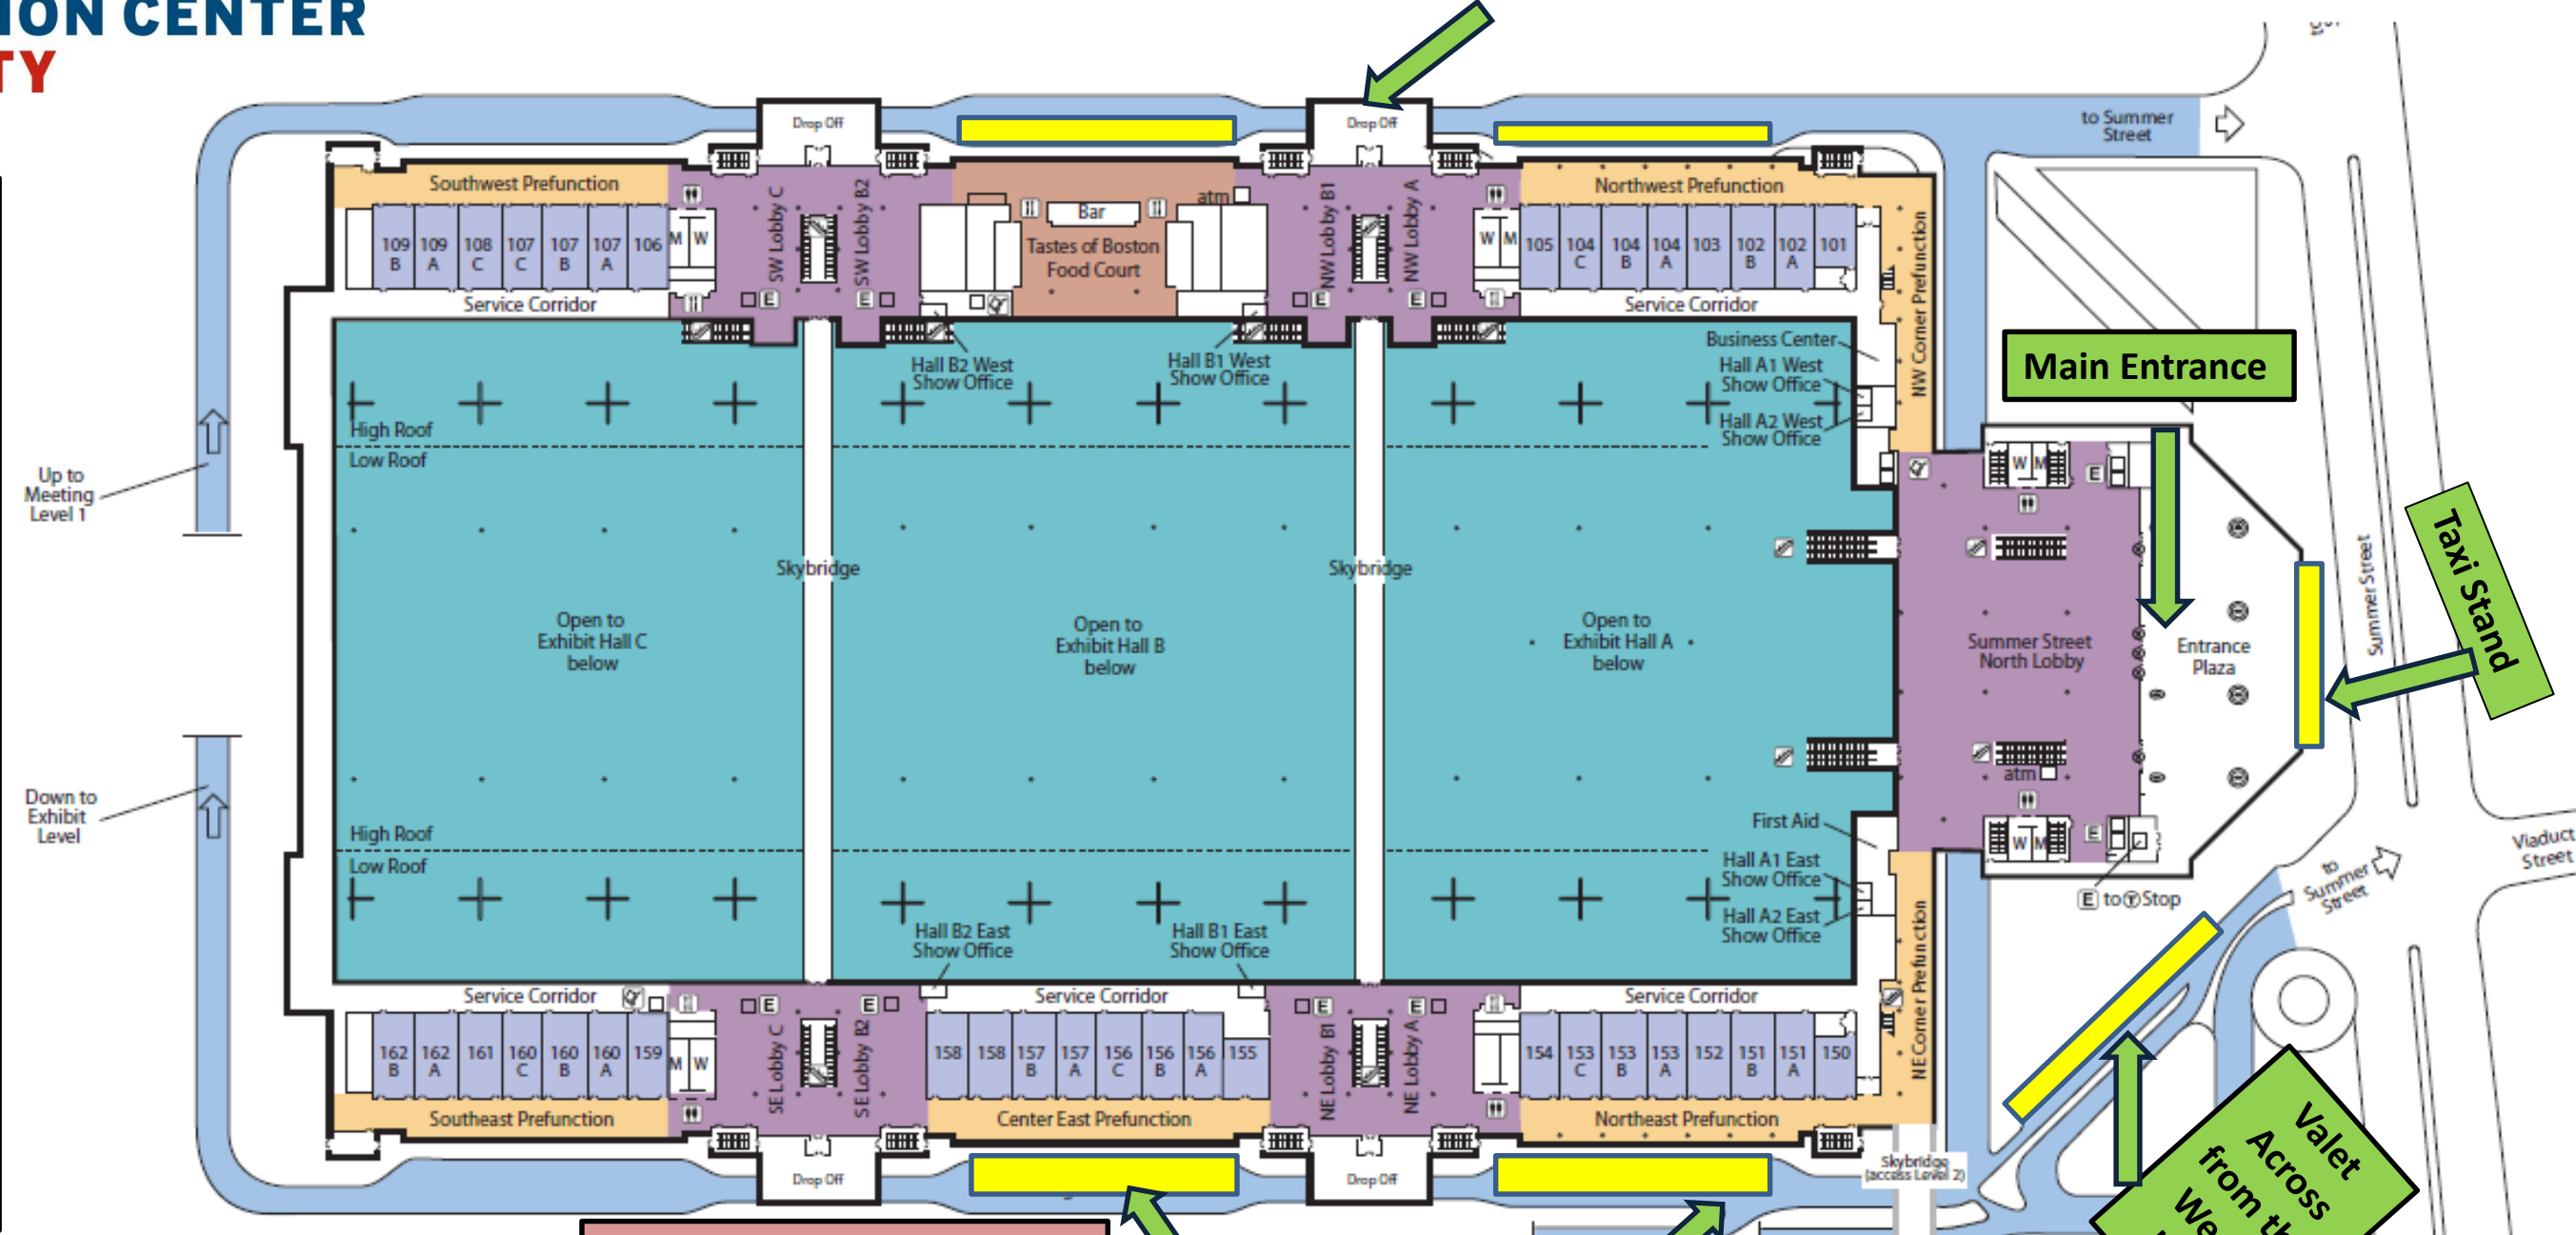

MASSACHUSETTS CONVENTION CENTER AUTHORITY

Northwest Level 1

South Parking Lot

Main Entrance

Taxi Stand

Valet Across from the Westin Hotel

Northeast/Southeast Level 0 is one level below. This is where those picked up from the overflow location, Channel Center Garage are picked up and dropped off

Over Flow Valet Northeast Level 1

Key			
	Prefunction		Restrooms
	Lobby		Escalator
	Meeting		Elevator
	Exhibit		Freight
	Food Court		Food
	Ring Road		